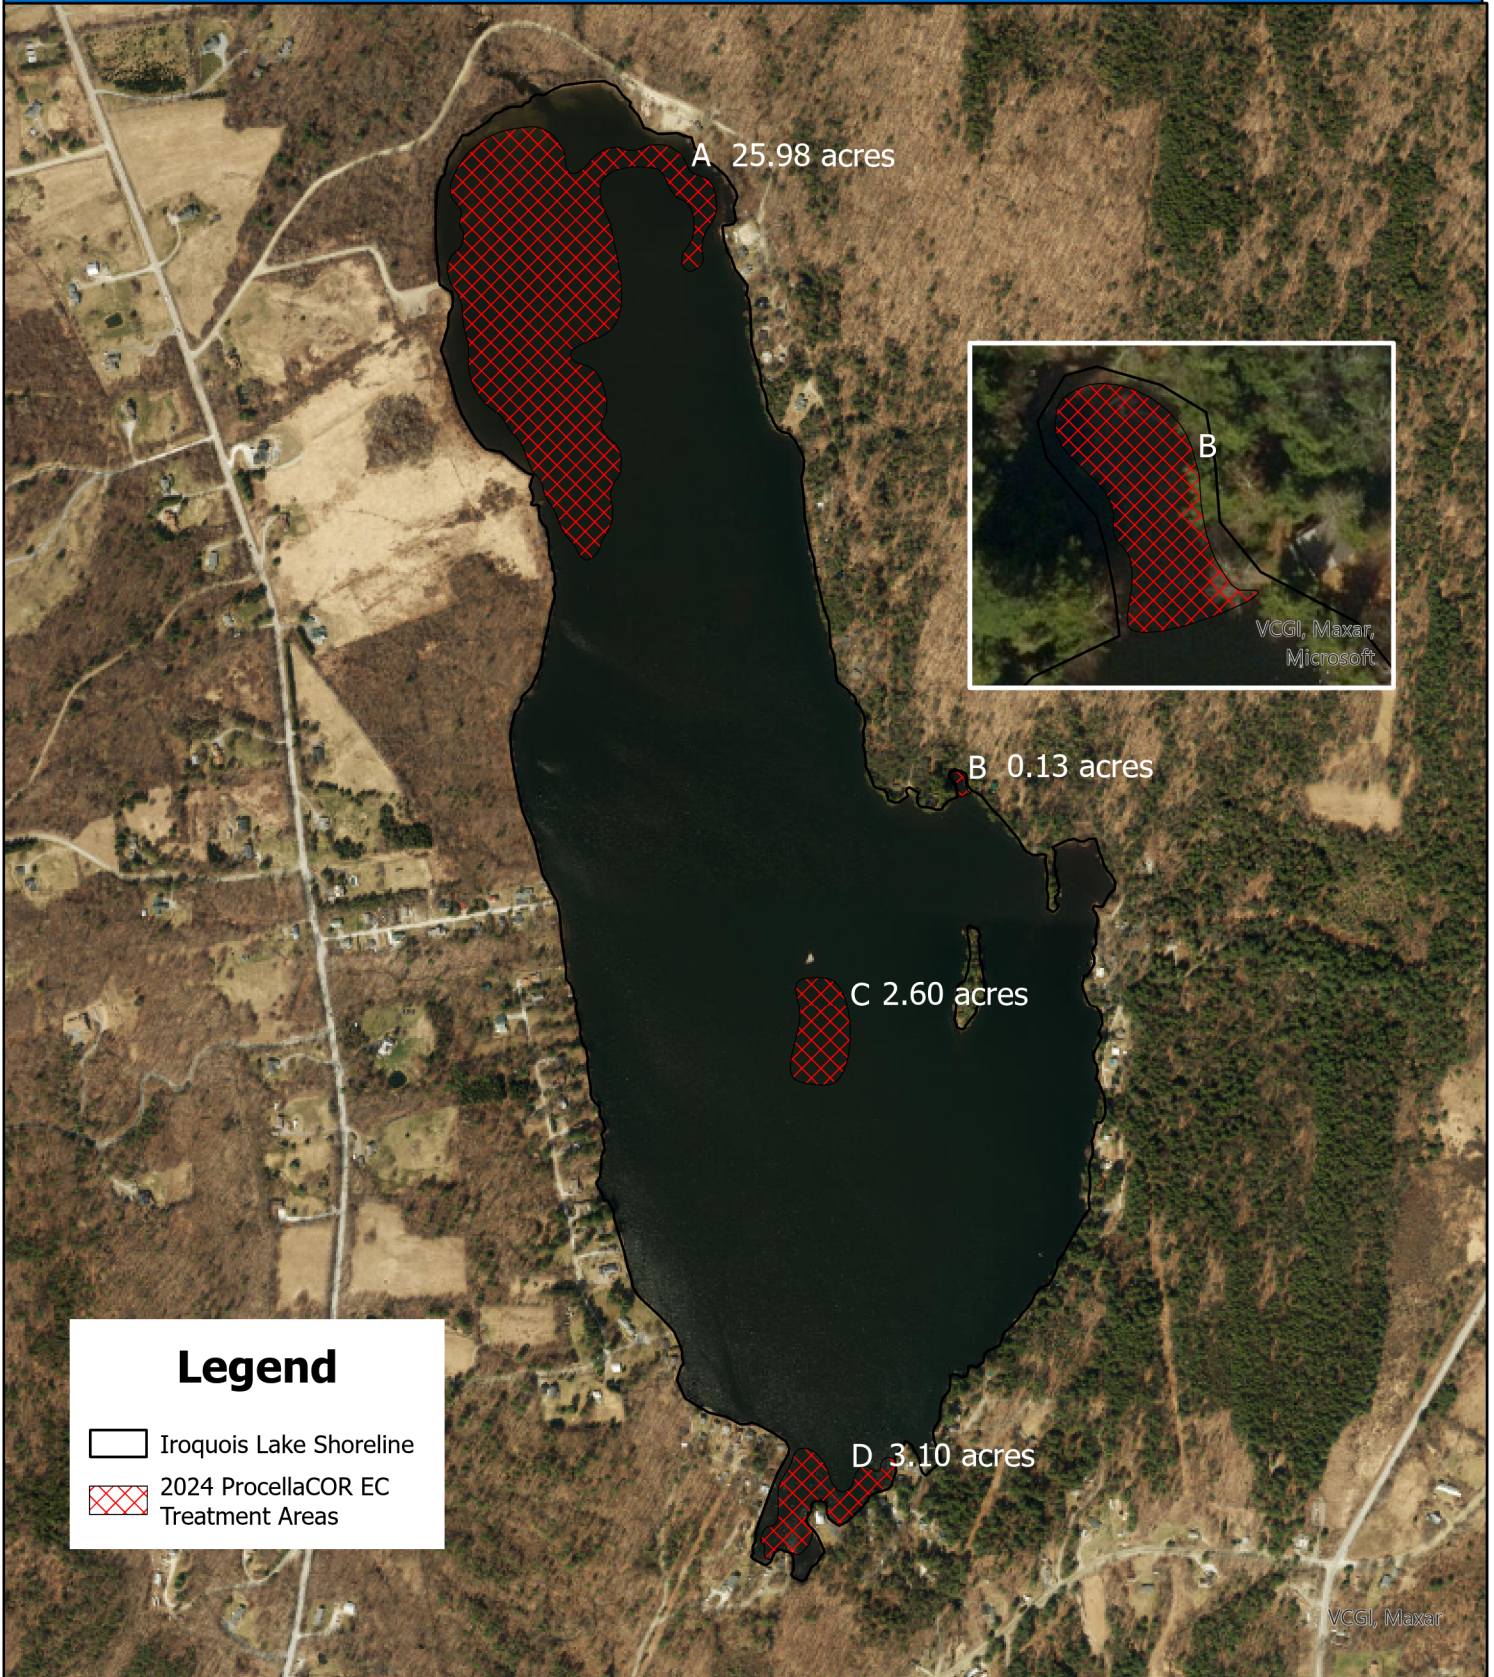

Figure 1. Iroquois Lake 2024 ProcellaCOR EC Treatment Areas

IROQUOIS LAKE
Williston/Hinesburg/Richmond,
Vermont
Chittenden County
Center: 73°5'4"W 44°22'12"N

IROQUOIS LAKE

0 0.13 0.25
Miles

Scale: 1:10,646

Survey Date: 6/5/2024
Prepared by: E. Vulgamore
Office: SHREWSBURY, MA