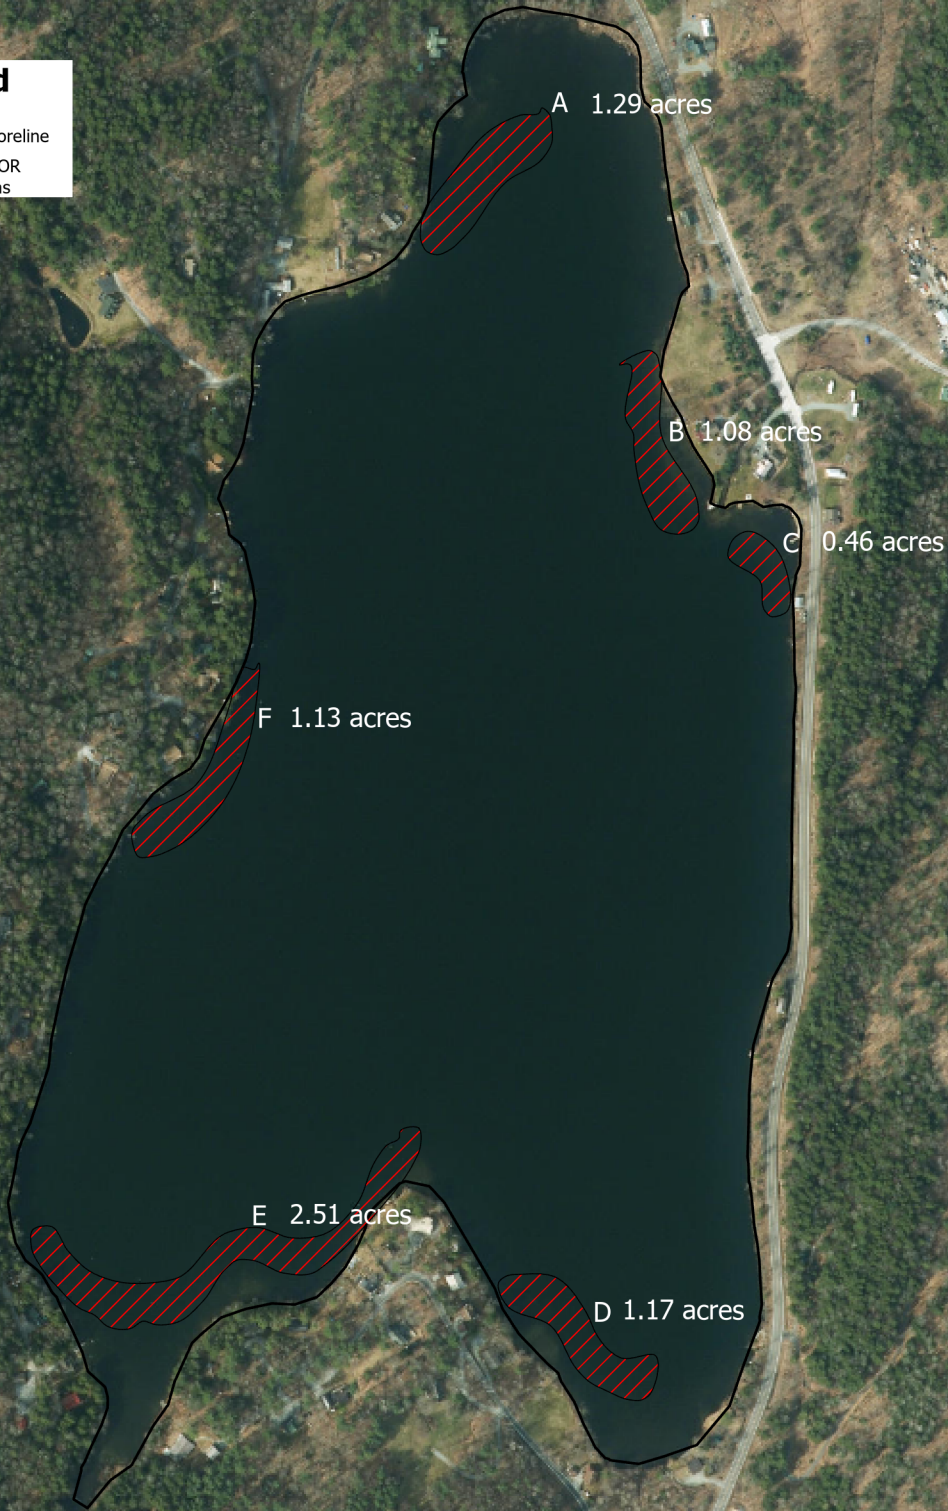

Legend

-  Lake Beebe Shoreline
-  2024 ProcellaCOR Treatment Areas

VCGI, Maxar, Microsoft

Lake Beebe
Hubbardston, VT
Rutland County
Scale: 1:6,041

LAKE BEEBE

Map Date: 6/6/24
Prepared by: E. Vulgamore
Office: SHREWSBURY, MA